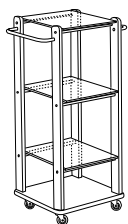

*Trolley with a heating top (up to 120°C), a thermal steel drawer (up to 65°C) and a cooling drawer (-1°C) made of laminated wood available in all catalogues colours*

50

# Carrelli

L 85  
P 40  
H 93

**072** Carrello Wood vapore con 2 ripiani in cristallo 74x38 cm.

*Description*  
*Wood vapour trolley with 2 cristal shelf 74x38 cm.*

*Kg.* 17 *m<sup>3</sup>* 0,45

L 85  
P 40  
H 93

**094** Carrello di servizio con 3 ripiani in cristallo cm 74x38.

*3 cristal shelf trolley in massive wood cm 74x38.*

*Kg.* 18 *m<sup>3</sup>* 0,45

L 53  
P 40  
H 93

**093** Carrello di servizio con 3 ripiani in cristallo cm 40x38