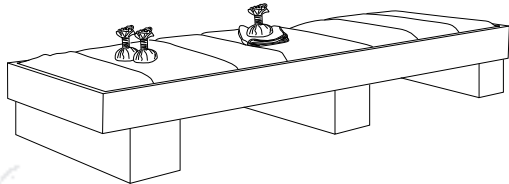

Aquaria Relax

ART. *Descrizione*

Description

Kg.

m^3

L 76

P 206

H 40