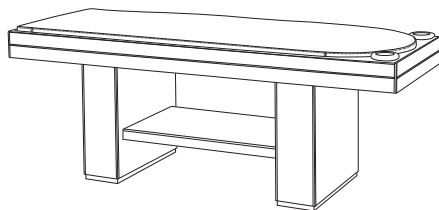

Aquaria Basic

L 76
P 206
H 79

3420 Letto professionale con materasso ad acqua riscaldato. Struttura in legno rivestita in legno listellare impiallacciato rovere verniciato nei colori di catalogo. Sia l'operatore che il cliente non sono in nessun caso a contatto con l'acqua. La temperatura dell'acqua è regolabile. Il letto è fornito di sistema per il riempimento del materasso. Cromoterapia

Description

Professional couch with heated waterbed mattress. Oak veneer wood structure available in all catalogues colours. Water temperature is adjustable. Both the operator and the customers are never in contact with water. A system for filling the mattress is included. Chromotherapy

Kg. m²

90