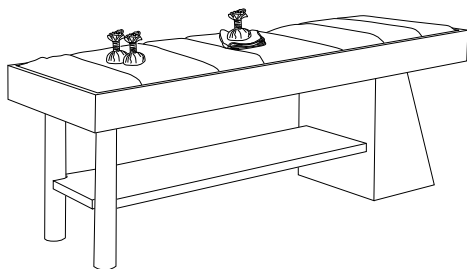

Aquaria Essential

L 76
P 206
H 79

3430 Letto professionale con materasso ad acqua riscaldato (3 pezzi). Struttura in ferro zincato rivestita in nobilitato. Sia l'operatore che il cliente non sono in nessun caso a contatto con l'acqua. La temperatura dell'acqua è regolabile. Il letto è fornito di sistema per il riempimento del materasso. Cromoterapia

Description

Professional couch with heated waterbed mattress (3 pieces). Galvanized iron structure covered with laminated wood. Water temperature is adjustable. Both the operator and the customers are never in contact with water. A system for filling the mattress is included. Chromotherapy

Kg. m²

90